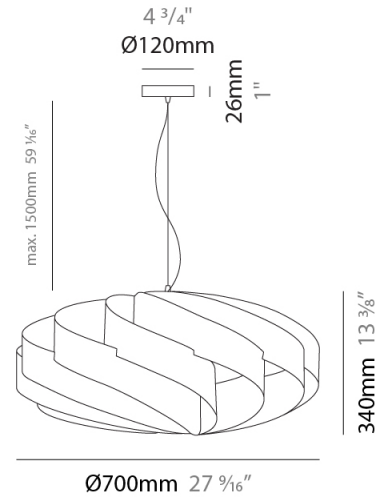

PROJECT	
TYPE	
SPECIFIER	
QUANTITY	
DATE	

SWIRL SUSPENSION

D61012-

base number   Finish
Options

1. To build a product code in our configurator select the specify button on the base model # product page
2. To build a manual product code on this datasheet choose from the options listed below in blue font and add the suffix to the base model #

GENERAL

Series: Swirl
Brand: Linea Zero
Division: Design
Mounting Type: Suspension
Mounting Location: Ceiling
Subcategory: Pendant

PHYSICAL

Shape: Round
Diameter (mm): 700
Diameter (in): 27 ⁹/₁₆
Height (mm): 340
Height (in): 13 ³/₈
Max. Overall Height (mm): 1840
Max. Overall Height (in): 72 ⁷/₁₆
Light Distribution: Omnidirectional
Diffuser: Polilux™ Shade - See Finish Options
Fixture Finish: WHI / BLK / SIL / NGD / COP / PKM
Fixture Material: Polilux™/ Metal holder

ELECTRICAL

Number of Lamps: 3
Lamp Type: LED Retrofit
Bulb Included: Bulb Not Included
Max. Wattage Per Lamp (W): 7
Lamp Base: E26
Input Voltage (V): 120
Upon Request: 277Vac / GU24

LED

OPTICAL

RATINGS AND CERTIFICATIONS

Certified By: Certified for North American Standards
IP rating: IP20