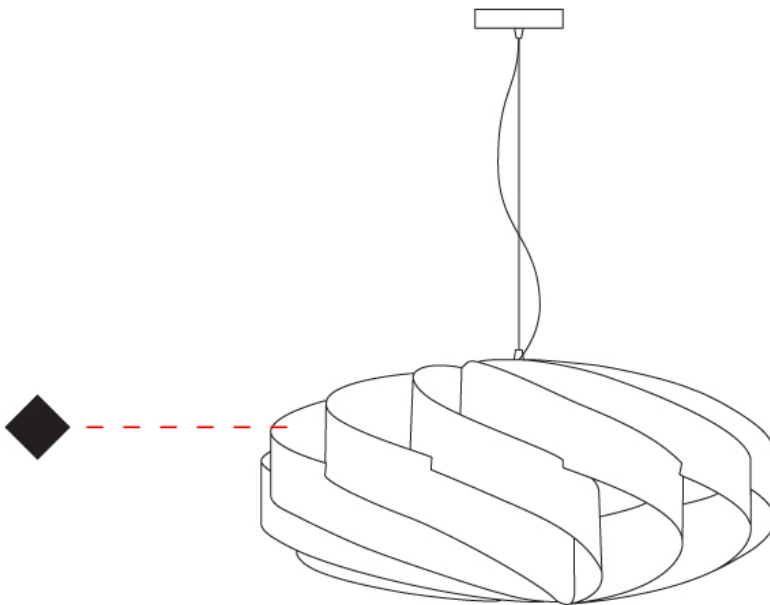

GENERAL

Series: Swirl
 Brand: Linea Zero
 Division: Design
 Mounting Type: Suspension
 Mounting Location: Ceiling
 Subcategory: Pendant

PHYSICAL

Shape: Round
 Diameter (mm): 700
 Diameter (in): 27 ⁹/₁₆
 Height (mm): 340
 Height (in): 13 ³/₈
 Max. Overall Height (mm): 1840
 Max. Overall Height (in): 72 ⁷/₁₆
 Light Distribution: Omnidirectional
 Diffuser: Polilux™ Shade - See Finish Options
 Fixture Finish: WHI / BLK / SIL / NGD / COP / PKM
 Fixture Material: Polilux™/ Metal holder

PROJECT
TYPE
SPECIFIER
QUANTITY
DATE

SWIRL SURFACE

D62009-

base number Finish
Options

- To build a product code in our configurator select the specify button on the base model # product page
- To build a manual product code on this datasheet choose from the options listed below in blue font and add the suffix to the base model #

GENERAL

Series: Swirl
 Brand: Linea Zero
 Division: Design
 Mounting Type: Surface
 Mounting Location: Ceiling
 Subcategory: Ambient

PHYSICAL

Shape: Round
 Diameter (mm): 700
 Diameter (in): 27 ⁹/₁₆
 Height (mm): 340
 Height (in): 13 ³/₈
 Light Distribution: Omnidirectional
 Diffuser: Polilux™ Shade - See Finish Options
[Fixture Finish: WHI / BLK / SIL / NGD / COP / PKM](#)
 Fixture Material: Polilux™/ Metal holder